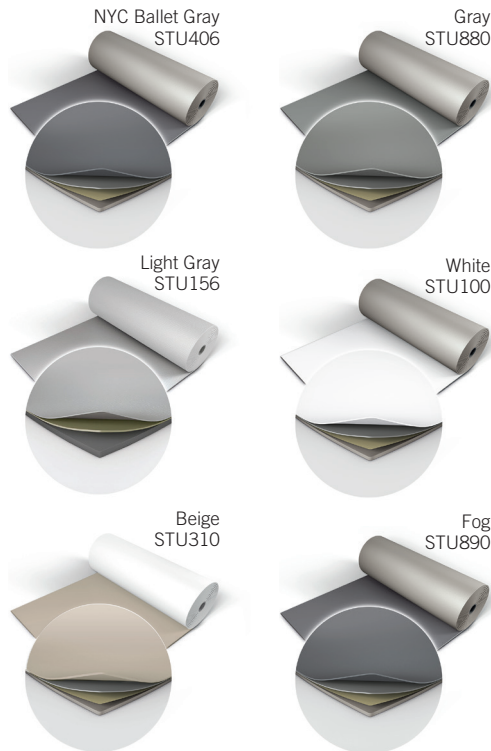

# HARLEQUIN

The world dances on Harlequin floors®

Black  
STU180

Slip-resistant dance surface  
PVC support  
Woven mineral fiber reinforcement  
Closed-cell foam backing

**Additional Colors:**

\*Custom colors available through special order