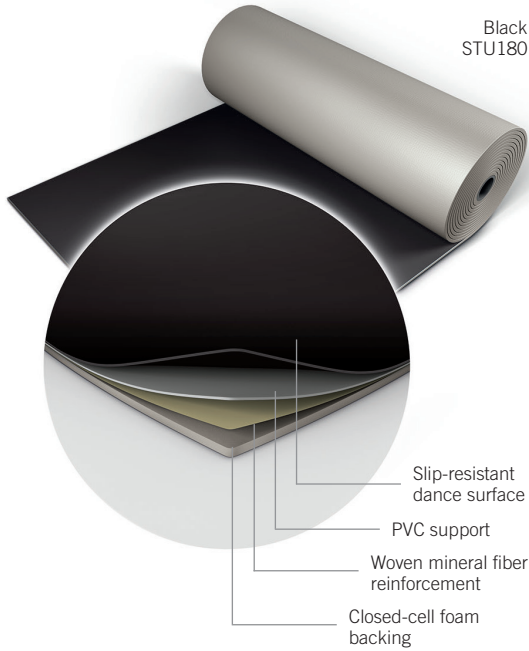

# HARLEQUIN

The world dances on Harlequin floors®

Black  
STU180

Slip-resistant dance surface  
PVC support  
Woven mineral fiber reinforcement  
Closed-cell foam backing

**Additional Colors:**

\*Custom colors available through special order

# Harlequin Studio™

**Harlequin Studio** is produced from a particularly hard-wearing vinyl and its formulation focuses on the demands of dancers. The result is a slip-resistant floor that offers dancers added confidence for demanding choreography and movement.