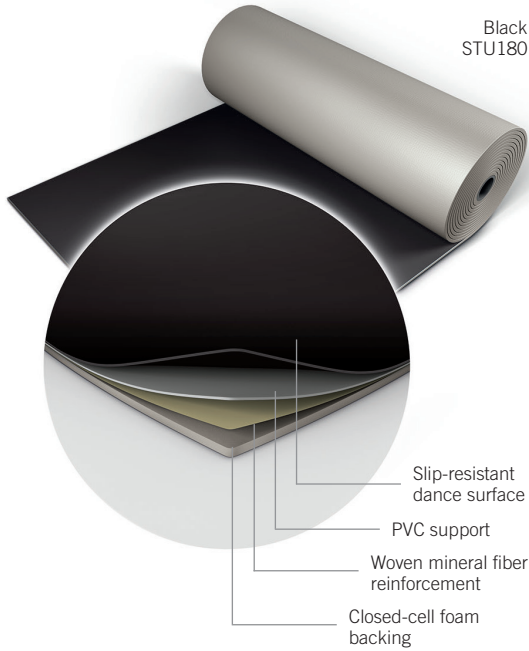

HARLEQUIN

The world dances on Harlequin floors®

Black
STU180

Slip-resistant dance surface
PVC support
Woven mineral fiber reinforcement
Closed-cell foam backing

Additional Colors:

*Custom colors available through special order

Harlequin Studio™

Harlequin Studio is produced from a particularly hard-wearing vinyl and its formulation focuses on the demands of dancers. The result is a slip-resistant floor that offers dancers added confidence for demanding choreography and movement.

Harlequin Studio firm but lightweight foam backing provides protection against hard sub-floors and is a great choice when touring. It's ideal for aerobics, zumba, hip-hop, jazz, street, ballet, contemporary and modern dance.

Specification guide

Permanent or Portable	Both
Roll width	59" (1.5m)
Roll length	32'8", 49'2", 59', 65'7", 82', 98'5" (10m, 15m, 18m, 20m, 25m, 30m)
Colors	Black, Gray, White, Fog, Light Gray, Dark Gray, Beige
Thickness	0.120" (3mm)
Weight	4.2 lbs/yd ² (2.3 kg/m ²)
Fire rating	ASTM E648, E662 – Class 1