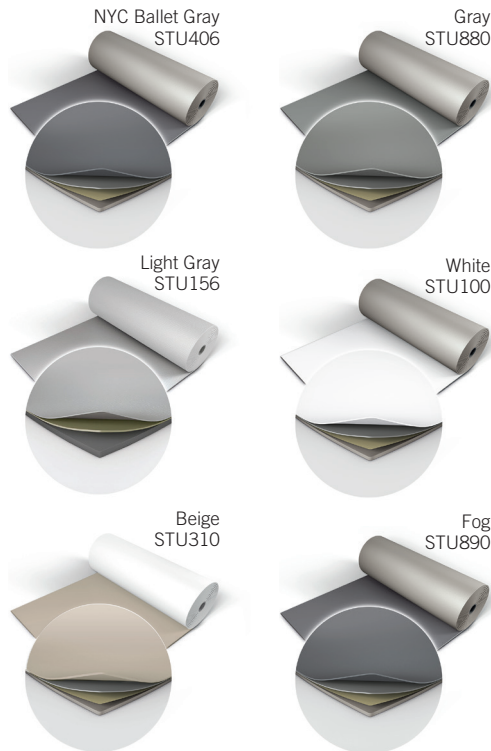

HARLEQUIN

The world dances on Harlequin floors®

Black
STU180

Slip-resistant dance surface
PVC support
Woven mineral fiber reinforcement
Closed-cell foam backing

Additional Colors:

*Custom colors available through special order

Specification guide

Permanent or Portable	Both
Roll width	59" (1.5m)
Roll length	32'8", 49'2", 59', 65'7", 82', 98'5" (10m, 15m, 18m, 20m, 25m, 30m)
Colors	Black, Gray, White, Fog, Light Gray, Dark Gray, Beige
Thickness	0.120" (3mm)
Weight	4.2 lbs/yd ² (2.3 kg/m ²)
Fire rating	ASTM E648, E662 – Class 1