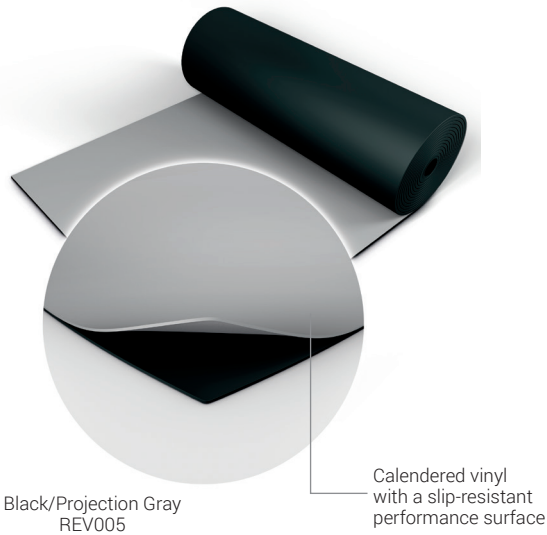

Harlequin Reversible is suitable for ballet, contemporary, percussive dance including Irish and tap, multi-purpose use, hip-hop, jazz, street, aerobics, zumba, concerts, display, exhibitions, television, theaters and for operatic performances.

Harlequin Reversible is ideally laid onto any hard, smooth surface and is preferred by stage technicians and touring companies due to ease of handling and portability.

Specification Guide

Permanent or Portable	Portable
Roll width	78.7" (2m)
Roll length	32'8", 49'2", 59', 65'7", 82', 98'5" (10m, 15m, 18m, 20m, 25m, 30m)
Colors	Black/Projection Gray, Chroma Key Blue/Green, Black/Gray, Black/White, Fog/Tan, Hazelnut/Beige
Thickness	0.050" (1.3mm)
Weight	2.9 lbs/yd² (1.6 kg/m²)
Fire rating	ASTM E648, E662 – Class 1

Harlequin's Vinyl Floor Application Guide

In addition to Harlequin Reversible, we also produce a wide range of other vinyl floors, which are listed below.

✓ = We recommend. * = Please ensure tap screws are fully tightened before use.

	Aerobics/Zumba	Ballet	Ballroom/Salsa	Concerts	Contemporary	Display/Exhibition	Hip-Hop/Jazz/Street	Modern	Multi-purpose	Percussive* (Irish, Tap)	Theatre/Opera	TV/Film Productions
Allegro	✓				✓		✓	✓				
Cascade	✓	✓		✓	✓		✓	✓	✓	✓	✓	
Fiesta	✓		✓				✓		✓	✓	✓	
FreeStyle	✓				✓		✓	✓				
Hi-Shine				✓		✓					✓	✓
Marine				✓					✓	✓	✓	✓
Reversible	✓	✓		✓	✓	✓	✓	✓	✓	✓	✓	✓
Reversible Pro	✓	✓		✓	✓	✓	✓	✓	✓	✓	✓	✓
Standfast	✓	✓			✓		✓	✓	✓	✓	✓	✓
Studio	✓	✓			✓		✓	✓				
Studio B	✓	✓			✓		✓	✓				

Additional Colors:

American Harlequin Corporation

1531 Glen Avenue
Moorestown, NJ 08057

(800) 642 6440
contact@harlequinfloors.com
harlequinfloors.com

The Company reserves the right to make any variation in design or construction of the material described.
© Harlequin Floors 04/2019.

PHILADELPHIA
FORT WORTH
LOS ANGELES
LAS VEGAS
LONDON
PARIS
BERLIN
LUXEMBOURG
MADRID
SYDNEY
HONG KONG
TOKYO

CALL 800-642-6440 or VISIT www.harlequinfloors.com

For samples or information on Harlequin Floors complete range of vinyl and sprung floors.