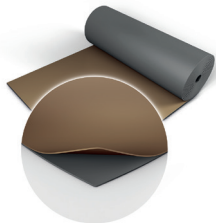

Additional Colors:

American Harlequin Corporation

1531 Glen Avenue
Moorestown, NJ 08057

(800) 642 6440
contact@harlequinfloors.com
harlequinfloors.com

The Company reserves the right to make any variation in design or construction of the material described.
© Harlequin Floors 04/2019.

PHILADELPHIA
FORT WORTH
LOS ANGELES
LAS VEGAS
LONDON
PARIS
BERLIN
LUXEMBOURG
MADRID
SYDNEY
HONG KONG
TOKYO

CALL 800-642-6440 or VISIT www.harlequinfloors.com

For samples or information on Harlequin Floors complete range of vinyl and sprung floors.