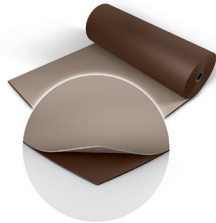

Additional Colors:

American Harlequin Corporation

1531 Glen Avenue
Moorestown, NJ 08057

(800) 642 6440
contact@harlequinfloors.com
harlequinfloors.com

The Company reserves the right to make any variation in design or construction of the material described.
© Harlequin Floors 04/2019.

PHILADELPHIA
FORT WORTH
LOS ANGELES
LAS VEGAS
LONDON
PARIS
BERLIN
LUXEMBOURG
MADRID
SYDNEY
HONG KONG
TOKYO

CALL 800-642-6440 or VISIT www.harlequinfloors.com

For samples or information on Harlequin Floors complete range of vinyl and sprung floors.