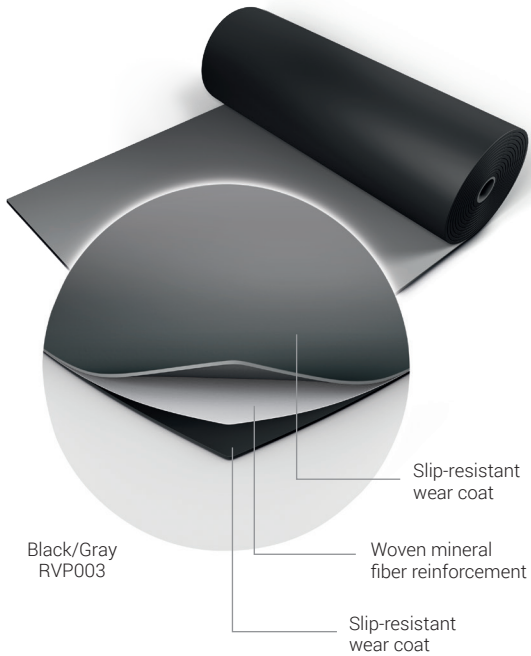

Harlequin Reversible Pro™

Black/Gray
RVP003

Additional Colors:

Black/White
RVP001

Harlequin Reversible Pro has the same features of our best selling Harlequin Reversible – hard-wearing, lightweight and slip-resistant on both sides. Reversible Pro was developed with a new reinforced mineral fiber interply layer, giving the floor improved tear strength and dimensional stability which allows it to roll out and quickly lie flat!

Harlequin Reversible Pro is suitable for ballet, modern, contemporary, percussive dance including Irish and tap, multi-purpose use, hip-hop, jazz, aerobics, zumba, concerts, display, exhibitions, television, theaters and for operatic performances.

Harlequin Reversible Pro is ideally laid onto any hard, smooth surface and is preferred by stage technicians and touring companies due to ease of handling and portability.

Specification Guide

Permanent or Portable	Portable
Roll width	78.7" (2m)
Roll length	49'2", 59', 65'7", 82', 98'5" (15m, 18m, 20m, 25m and 30m)
Colors	Black/White, Black/Gray
Thickness	0.060" (1.5mm)
Weight	4.1 lbs/yd ² (2.25kg/m ²)
Fire rating	ASTM E648-10