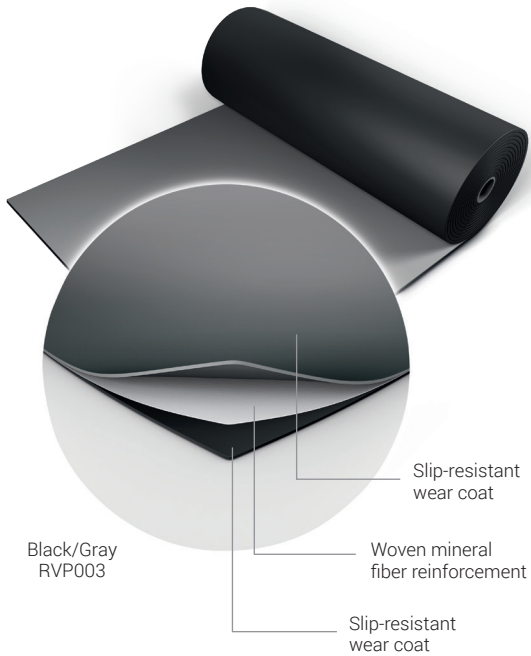

Harlequin Reversible Pro™

Black/Gray
RVP003

Additional Colors:

Black/White
RVP001

Harlequin Reversible Pro has the same features of our best selling Harlequin Reversible – hardwearing, lightweight and slip-resistant on both sides. Reversible Pro was developed with a new reinforced mineral fiber interply layer, giving the floor improved tear strength and dimensional stability which allows it to roll out and quickly lie flat!

Harlequin Reversible Pro is suitable for ballet, modern, contemporary, percussive dance including Irish and tap, multi-purpose use, hip-hop, jazz, aerobics, zumba, concerts, display, exhibitions, television, theaters and for operatic performances.

Harlequin Reversible Pro is ideally laid onto any hard, smooth surface and is preferred by stage technicians and touring companies due to ease of handling and portability.

Specification guide

Permanent or Portable	Portable
Roll width	78.7" (2m)
Roll length	49'2", 59', 65'7", 82', 98'5" (15m, 18m, 20m, 25m and 30m)
Colors	Black/White, Black/Gray
Thickness	0.060" (1.5mm)
Weight	4.1 lbs/yd ² (2.25kg/m ²)
Fire rating	ASTM E648-10