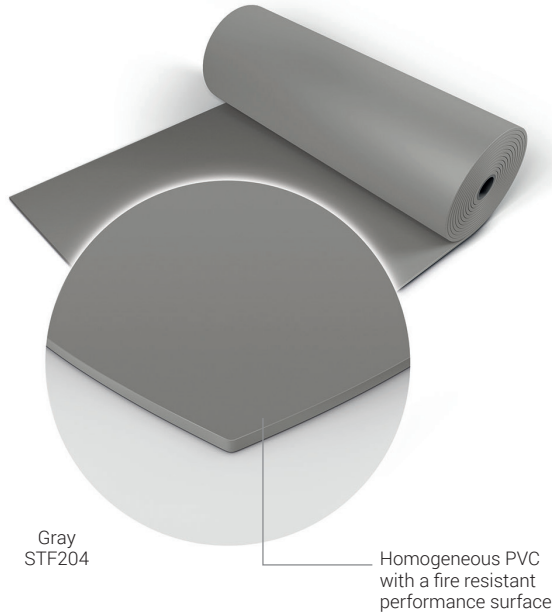

Harlequin Standfast™

Additional Colors:

Black
STF501

Dark Gray
STF406

Harlequin Standfast is a hard-wearing, durable performance floor that's intended for permanent installation into adhesive, when the joints are heat welded to form a continuous performance surface.

Harlequin Standfast is suitable for ballet, contemporary, modern, percussive dance including Irish and tap, multi-purpose use, hip-hop, jazz, street, aerobics, zumba, television, theater and for operatic performances.

Harlequin Standfast has a slip-resistant surface and is ideal as a permanent multi-purpose dance or stage flooring for heavy-duty use. It can be laid on any hard, smooth sub-floor and is an excellent choice as the vinyl performance surface in conjunction with a Harlequin sprung floor.

Specification guide

Permanent or Portable	Permanent
Roll width	59" (1.5m)
Roll length	65'7" (20m)
Colors	Black, Gray, Dark Gray
Thickness	0.100" (2.6mm)
Weight	6.3 lbs/yd ² (3.4 kg/m ²)
Fire rating	ASTM E648, E662 – Class 1