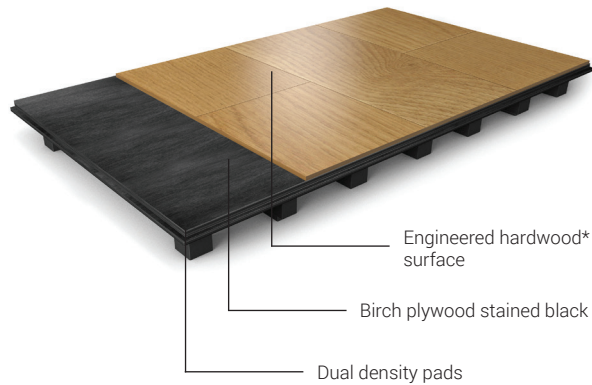

Flexity Panels with Vinyl Surface

Flexity Panels with Hardwood Surface

Tongue and groove joint

American Harlequin Corporation

1531 Glen Avenue
Moorestown, NJ 08057

(800) 642 6440
contact@harlequinfloors.com
harlequinfloors.com

Harlequin Flexity™

Harlequin Flexity is a cost-effective sprung floor panel system, designed for permanent or semi-permanent installation. Panels are laid in a brickwork fashion onto the sub-floor, so that cross joints do not coincide. The panels join together by a special tongue and groove, which are glued together for permanent installation or fixed using woodscrews at predetermined points along the tongue and groove for a semi-permanent solution.

Harlequin Flexity can be installed by anyone with carpentry skills and full instructions are provided. It's a cost-effective choice, helping to reduce the injury risks associated with dancing or performing on a hard, unsprung floor.

Harlequin Flexity is finished by choosing an appropriate Harlequin vinyl or engineered hardwood* performance floor surface.

**Special order*

Specification Guide

Permanent or Portable	Permanent or Semi-permanent
Floor panel size	44" x 88"
Dance surface size	42 ⁷ / ₈ " x 87 ¹ / ₈ "
Minimum floor thickness (before inclusion of chosen finish)	1 ¹ / ₂ "
Minimum floor weight (before inclusion of chosen finish)	2.4lb/ft ²
Testing standards	BS EN 14904:20096
Average shock absorption	67%
Maximum point load (BS EN 1195)	2,482.4lbs
Rolling load	1500N
Vertical deformation	3.9mm