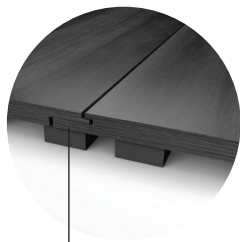

Flexity Panels with Vinyl Surface

Flexity Panels with Hardwood Surface

Tongue and groove joint

American Harlequin Corporation

1531 Glen Avenue
Moorestown, NJ 08057

(800) 642 6440
contact@harlequinfloors.com
harlequinfloors.com

Harlequin Flexity™

Harlequin Flexity is a cost-effective sprung floor panel system, designed for permanent or semi-permanent installation. Panels are laid in a brickwork fashion onto the sub-floor, so that cross joints do not coincide. The panels join together by a special tongue and groove, which are glued together for permanent installation or fixed using woodscrews at predetermined points along the tongue and groove for a semi-permanent solution.