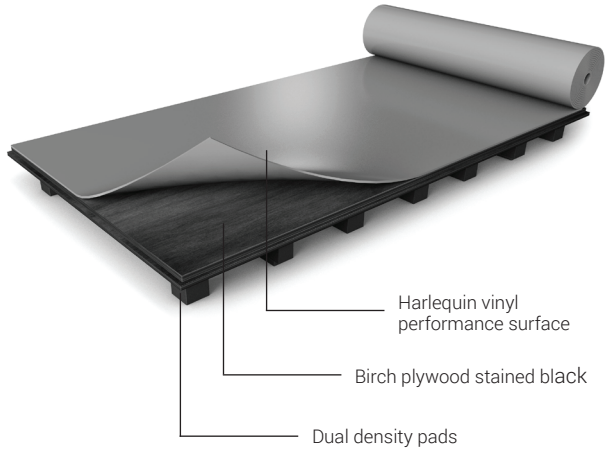

Flexity Panels with Vinyl Surface

Flexity Panels with Hardwood Surface

Tongue and groove joint

American Harlequin Corporation

1531 Glen Avenue
Moorestown, NJ 08057

(800) 642 6440
contact@harlequinfloors.com
harlequinfloors.com

Harlequin Flexity™

Harlequin Flexity is a cost-effective sprung floor panel system, designed for permanent or semi-permanent installation. Panels are laid in a brickwork fashion onto the sub-floor, so that cross joints do not coincide. The panels join together by a special tongue and groove, which are glued together for permanent installation or fixed using woodscrews at predetermined points along the tongue and groove for a semi-permanent solution.

Harlequin Flexity can be installed by anyone with carpentry skills and full instructions are provided. It's a cost-effective choice, helping to reduce the injury risks associated with dancing or performing on a hard, unsprung floor.

Harlequin Flexity is finished by choosing an appropriate Harlequin vinyl or engineered hardwood* performance floor surface.

**Special order*

Specification Guide

Permanent or Portable	Permanent or Semi-permanent
Floor panel size	44" x 88"
Dance surface size	42 ⁷ / ₈ " x 87 ¹ / ₈ "
Minimum floor thickness (before inclusion of chosen finish)	1 ¹ / ₂ "
Minimum floor weight (before inclusion of chosen finish)	2.4lb/ft ²
Testing standards	BS EN 14904:20096
Average shock absorption	67%
Maximum point load (BS EN 1195)	2,482.4lbs
Rolling load	1500N
Vertical deformation	3.9mm