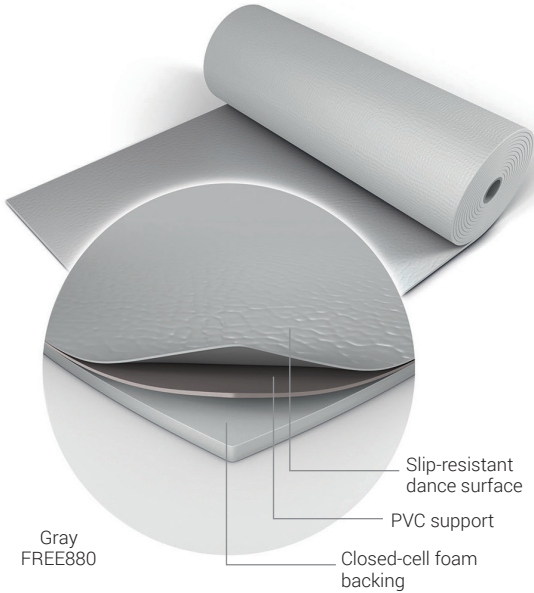

**Harlequin FreeStyle** was specifically developed to meet the needs of hip-hop and street dancers, who wanted a floor that provided less slip-resistance, enabling them to move freely yet safely at the same time.

**Harlequin FreeStyle** is ideal for hip-hop, jazz and street dance, as well as contemporary and modern dance, plus aerobics and zumba.

**Harlequin FreeStyle** is suitable for permanent and portable use within dance institutions, dance studios, halls, schools, colleges and gymnasiums.