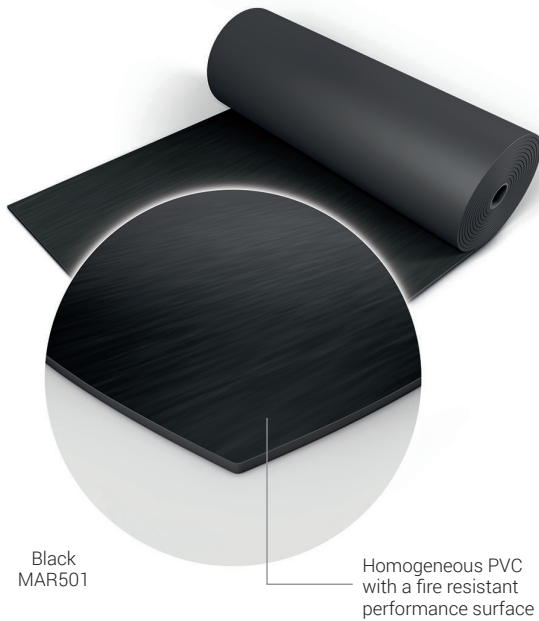

Harlequin Marine™

Harlequin Marine is extensively installed on cruise liners and conforms to marine standards and fire ratings. It's specified for permanent installation and is suitable for fitting within confined spaces on marine vessels and for scenery docks on cruise ships.

Harlequin Marine is also suitable for multi-purpose use, percussive dance including Irish and tap, concerts, television, theater and operatic performances.

Harlequin Marine is a hard-wearing, homogeneous PVC dance floor. It's fire resistant, with a slightly marbled surface to resist scuffing and hide marks. It can be laid on any hard, smooth sub-floor and is an excellent choice as the vinyl performance surface in conjunction with a Harlequin sprung floor.

Specification guide

Permanent or Portable	Permanent
Roll width	78.7" (2m)
Roll length	657" (20m)
Colors	Black
Thickness	0.080" (2mm)
Weight	6.2 lbs/yd ² (3.35 kg/m ²)
Fire rating	ASTM E648, E662 – Class 1