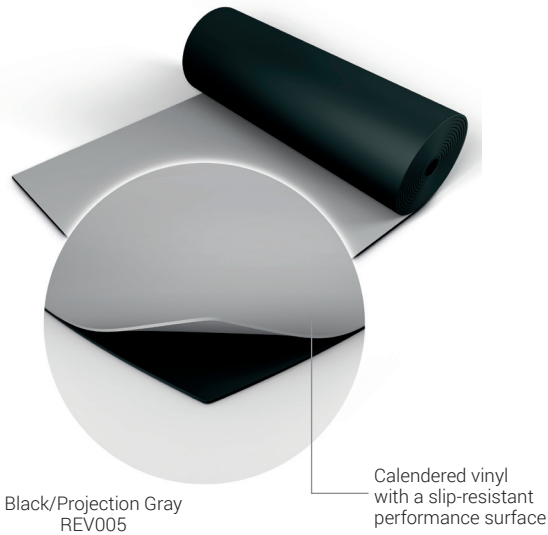

Harlequin Reversible is the original double-sided dance and stage floor. It's a lightweight calendered vinyl that rolls out quickly, lays flat and stays flat. It's hard-wearing and slip-resistant on both sides, thus providing two floors in one!

Harlequin Reversible is suitable for ballet, contemporary, percussive dance including Irish and tap, multi-purpose use, hip-hop, jazz, street, aerobics, zumba, concerts, display, exhibitions, television, theaters and for operatic performances.

Harlequin Reversible is ideally laid onto any hard, smooth surface and is preferred by stage technicians and touring companies due to ease of handling and portability.

Specification Guide

Permanent or Portable	Portable
Roll width	78.7" (2m)
Roll length	32'8", 49'2", 59', 65'7", 82', 98'5" (10m, 15m, 18m, 20m, 25m, 30m)
Colors	Black/Projection Gray, Chroma Key Blue/Green, Black/Gray, Black/White, Fog/Tan, Hazelnut/Beige, Dark Gray/Light Gray
Thickness	0.050" (1.3mm)
Weight	2.9 lbs/yd ² (1.6 kg/m ²)
Fire rating	ASTM E648, E662 – Class 1