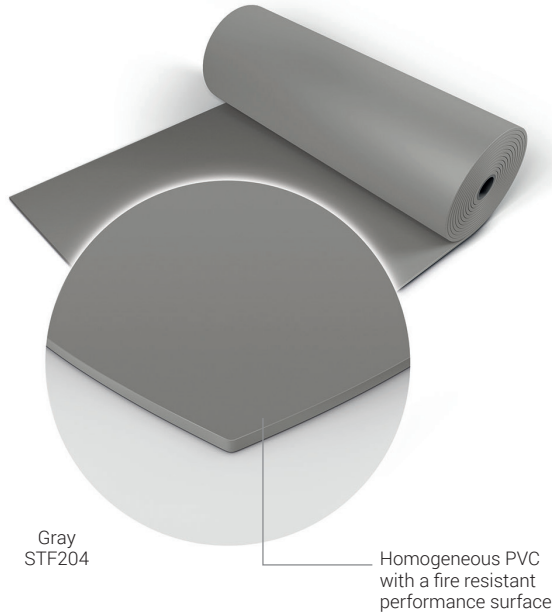

Harlequin Standfast™

Additional Colors:

Harlequin Standfast is a hard-wearing, durable performance floor that's intended for permanent installation into adhesive, when the joints are heat welded to form a continuous performance surface.

Harlequin Standfast is suitable for ballet, contemporary, modern, percussive dance including Irish and tap, multi-purpose use, hip-hop, jazz, street, aerobics, zumba, television, theater and for operatic performances.

Harlequin Standfast has a slip-resistant surface and is ideal as a permanent multi-purpose dance or stage flooring for heavy-duty use. It can be laid on any hard, smooth sub-floor and is an excellent choice as the vinyl performance surface in conjunction with a Harlequin sprung floor.

Specification Guide

Permanent or Portable	Permanent
Roll width	59" (1.5m)
Roll length	65'7" (20m)
Colors	Black, Gray, Dark Gray
Thickness	0.100" (2.6mm)
Weight	6.3 lbs/yd ² (3.4 kg/m ²)
Fire rating	ASTM E648, E662 – Class 1